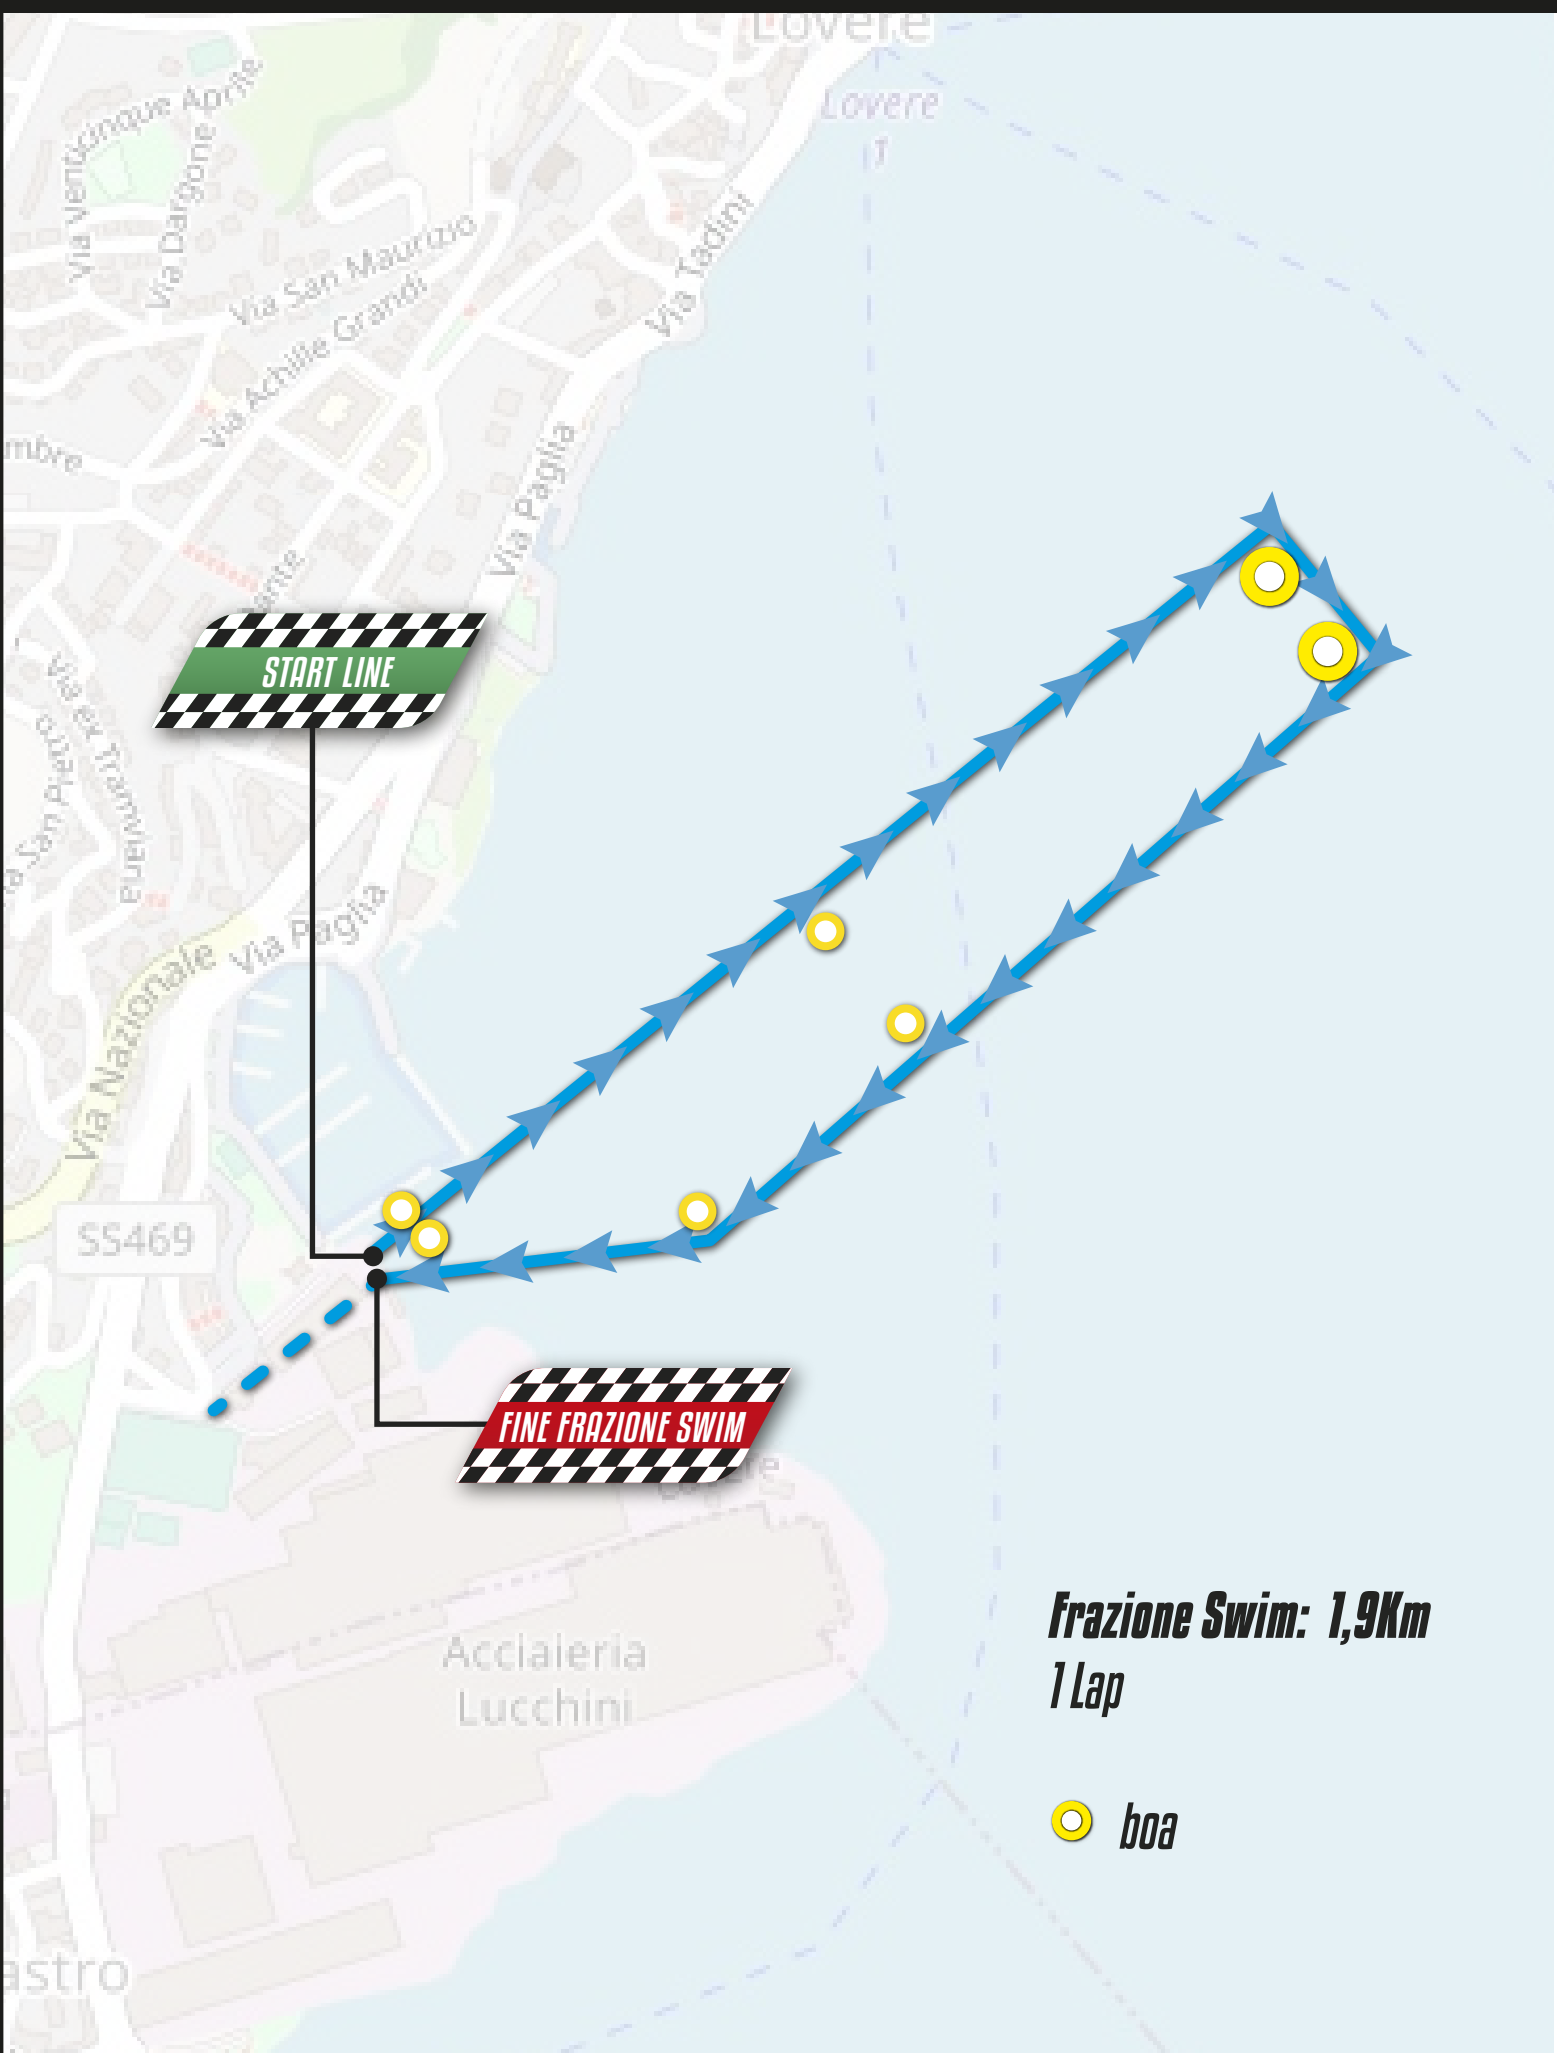

1,9
KM

LOVERE TRI
FOLLOW YOUR PASSION

Follow Your Passion

Frazione Swim: 1,9Km
1 Lap

boa