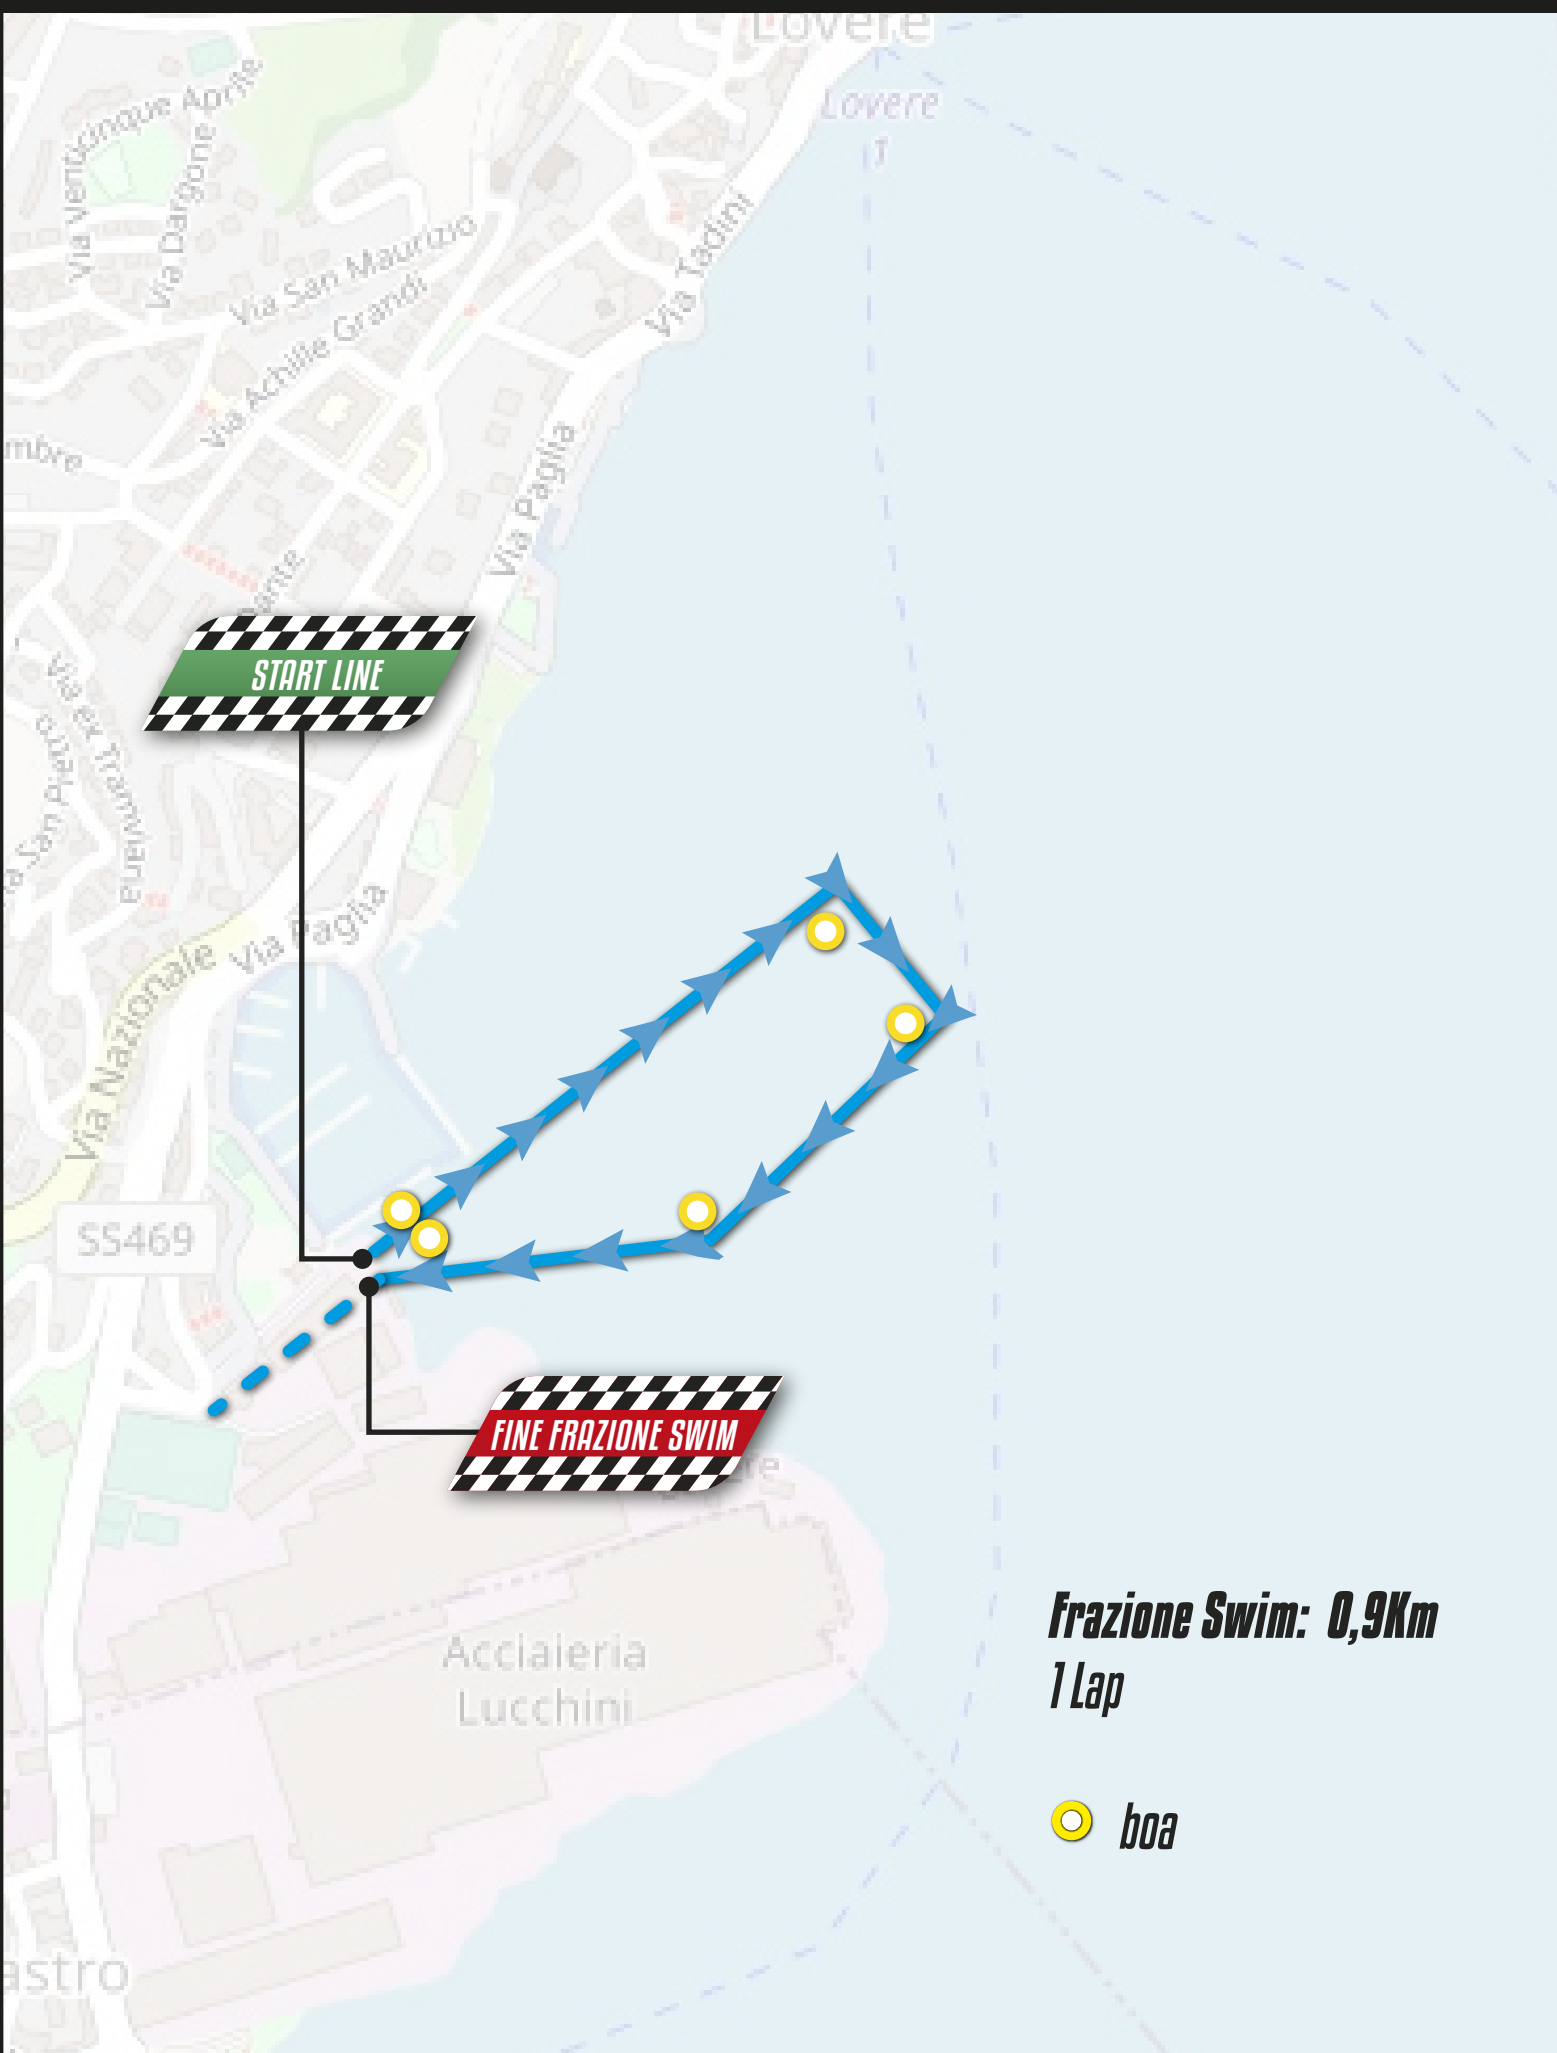

0,9
KM

LOVERE TRI
FOLLOW YOUR PASSION

Follow Your Passion

Frazione Swim: 0,9Km
1 Lap

boa