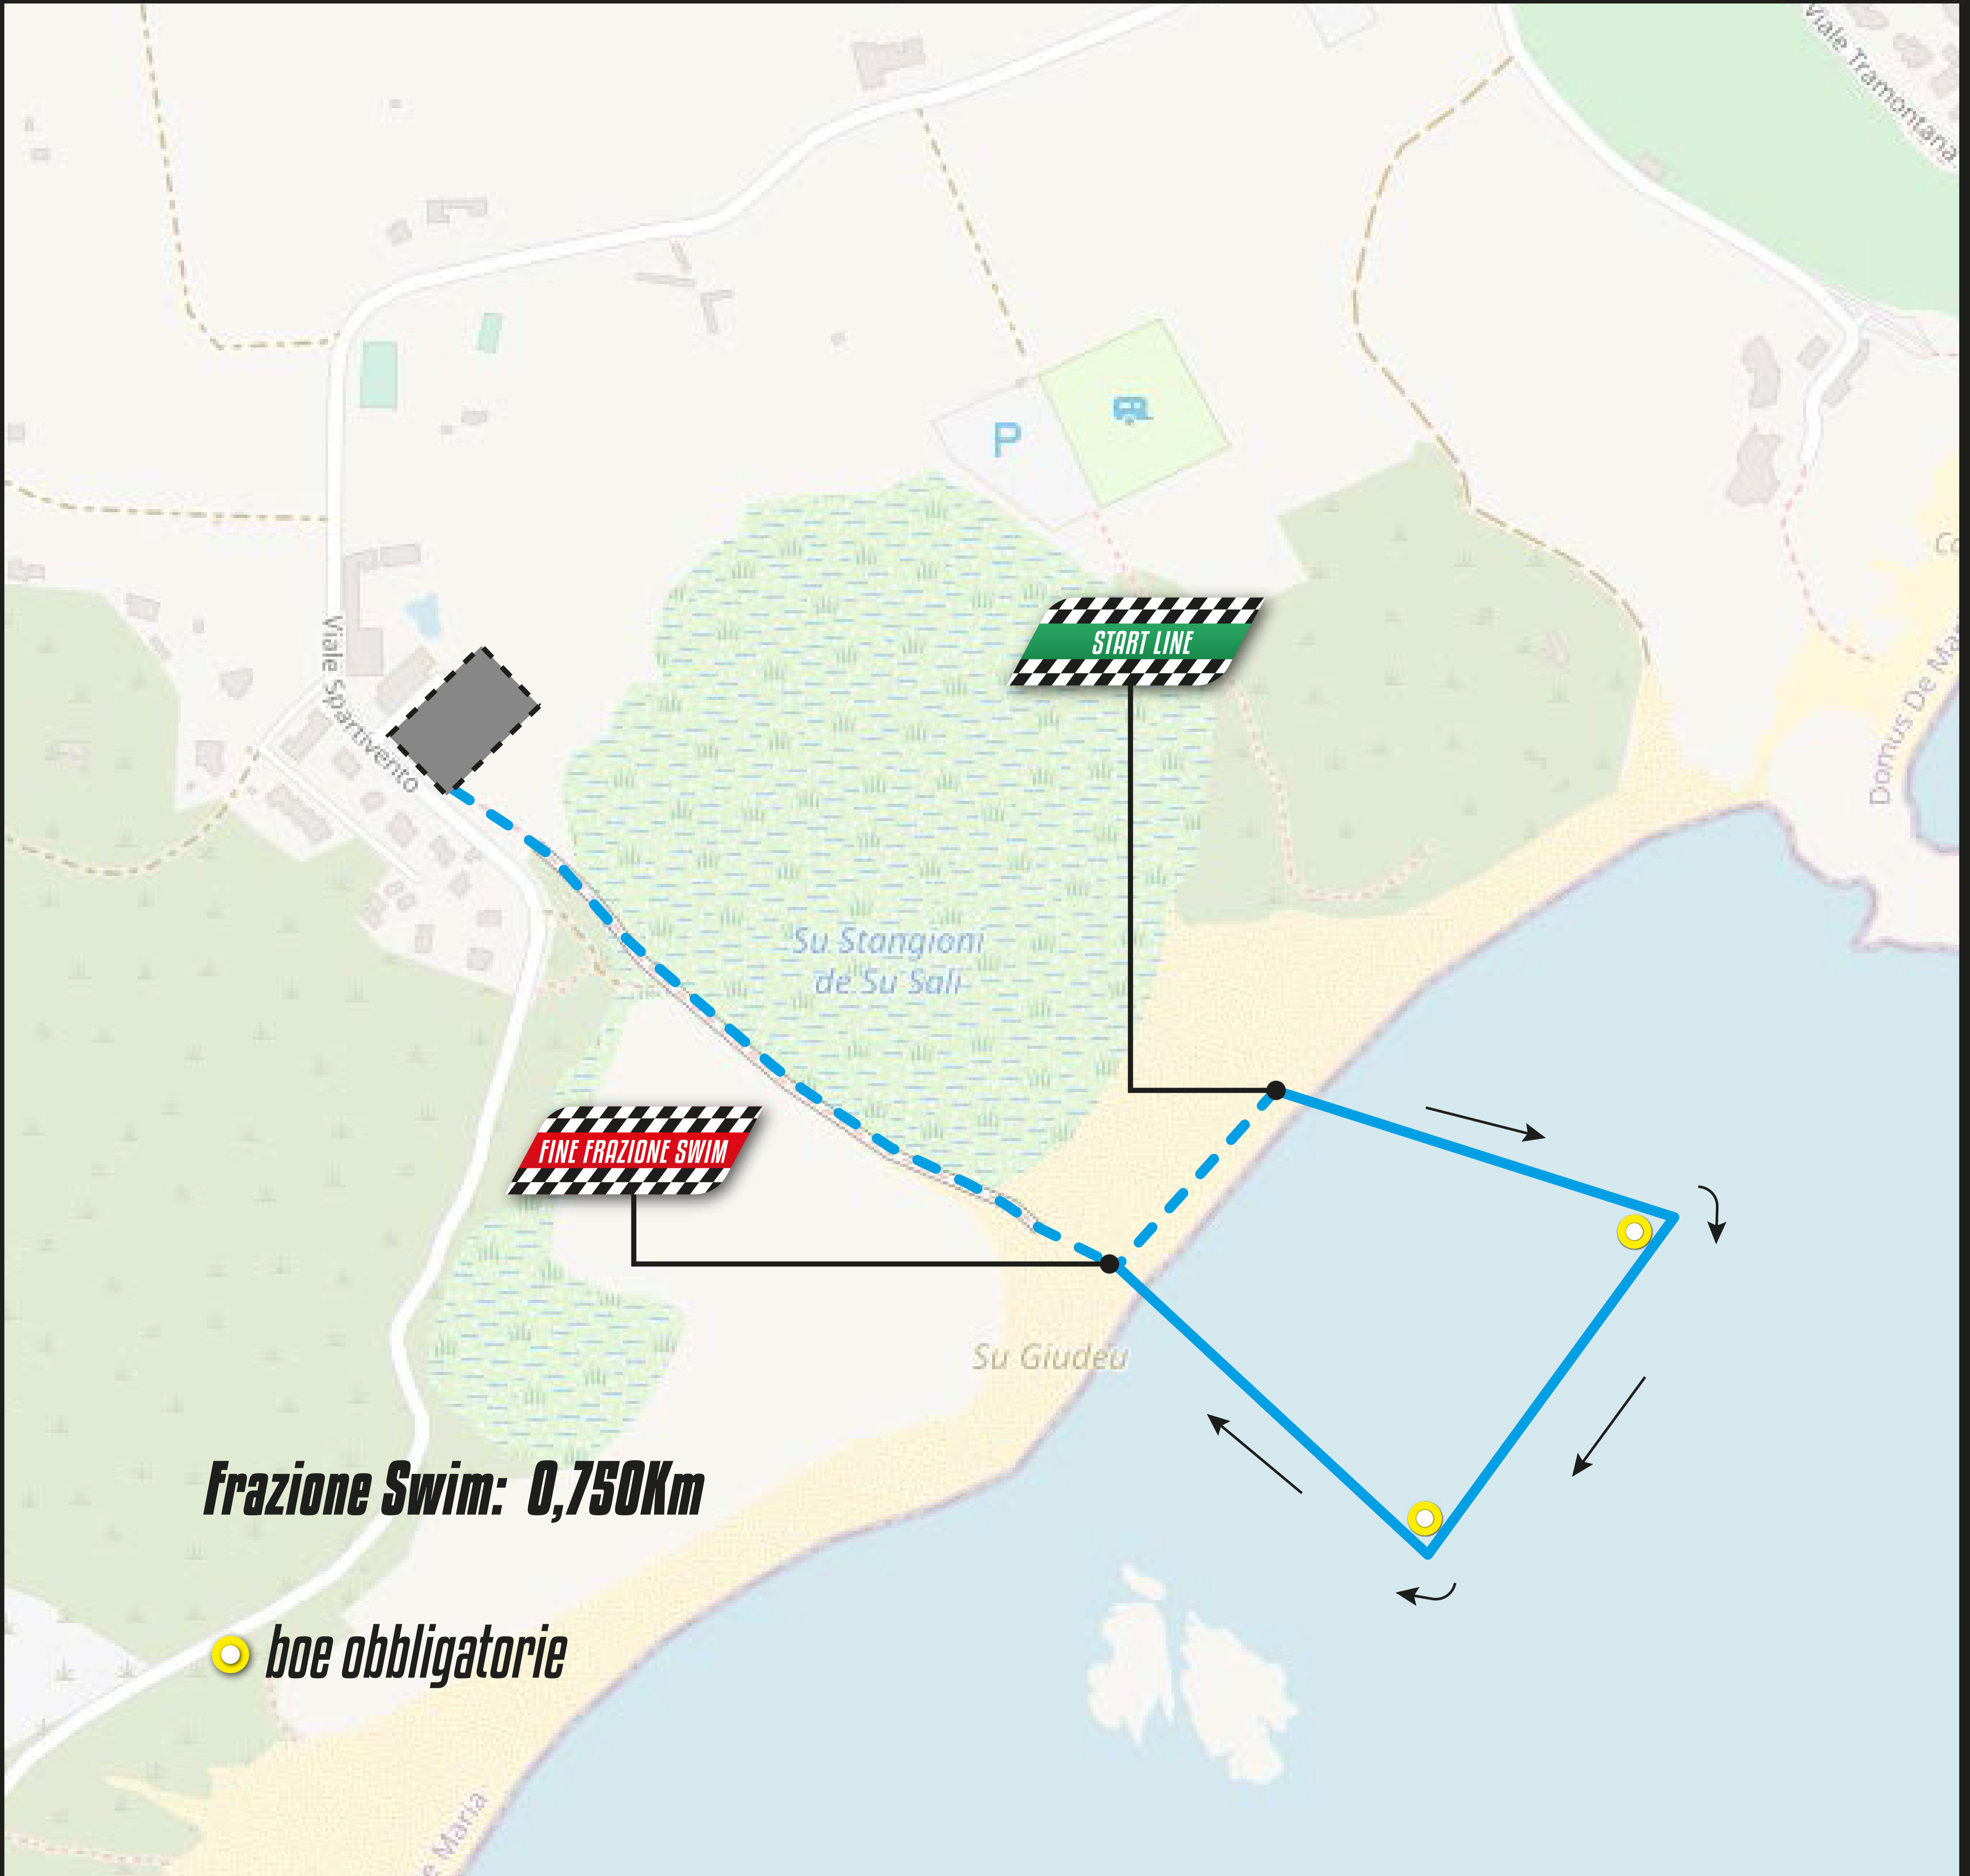

0,750
KM

CHIA TRI
FOLLOW YOUR PASSION

Follow Your Passion

Frazione Swim: 0,750Km

boe obbligatorie